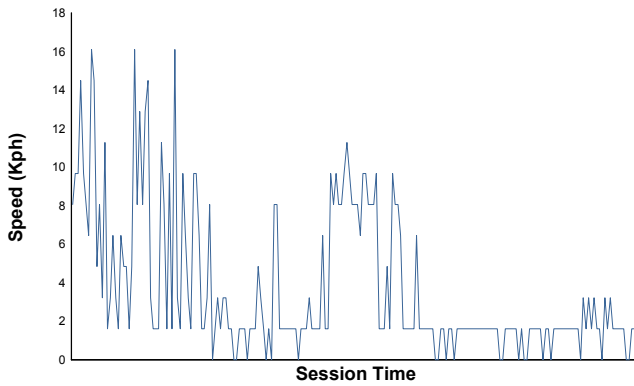

LCSC
FERRARI PRIVATE TRACK DAY
 Track Session.
 Weather Report

Air Temperature

Track Temperature

Humidity

Pressure

Wind Speed

Wind Direction

Track Status: **DRY**