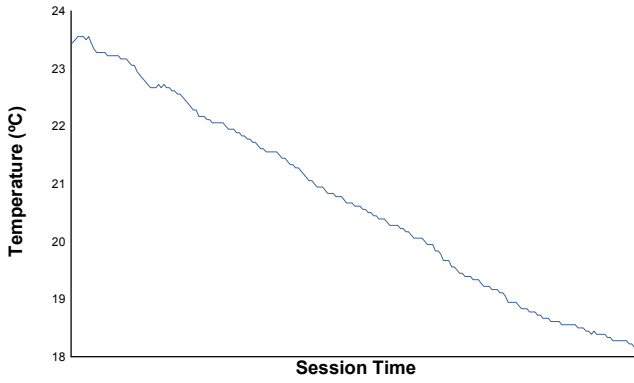

LCSC
FERRARI PRIVATE TRACK DAY
 Track Session.
 Weather Report

Air Temperature

Track Temperature

Humidity

Pressure

Wind Speed

Wind Direction

Track Status: **DRY**