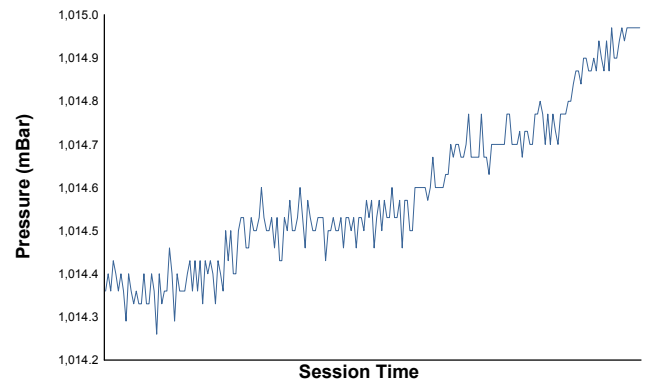

LCSC
FERRARI PRIVATE TRACK DAY
 Track Session.
 Weather Report

Air Temperature

Track Temperature

Humidity

Pressure

Wind Speed

Wind Direction

Track Status: **DRY**