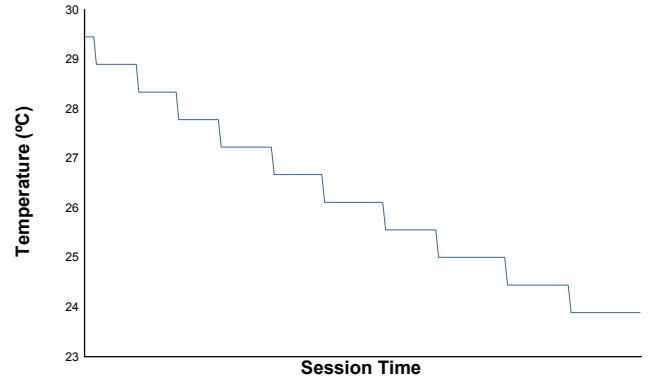

LCSC
FERRARI PRIVATE TRACK DAY
 Track Session.
 Weather Report

Air Temperature

Track Temperature

Humidity

Pressure

Wind Speed

Wind Direction

Track Status: **DRY**