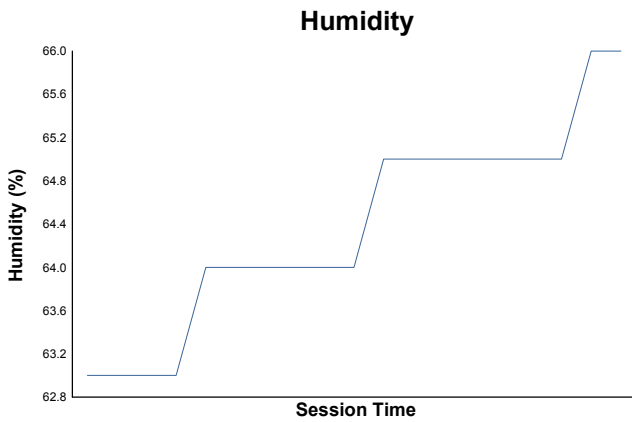

# LCSC CARS TRACK DAY GREY SESSION 3 Weather Report

Track Status: **DRY**