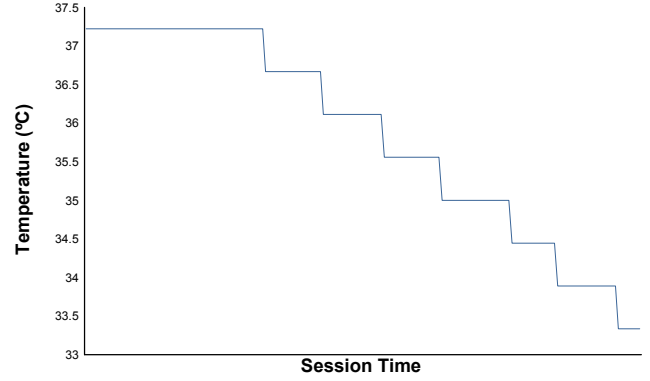

LCSC

DAFER HALAWAWA PRIVATE TRACK DAY

Afternoon Session

Weather Report

Air Temperature

Track Temperature

Humidity

Pressure