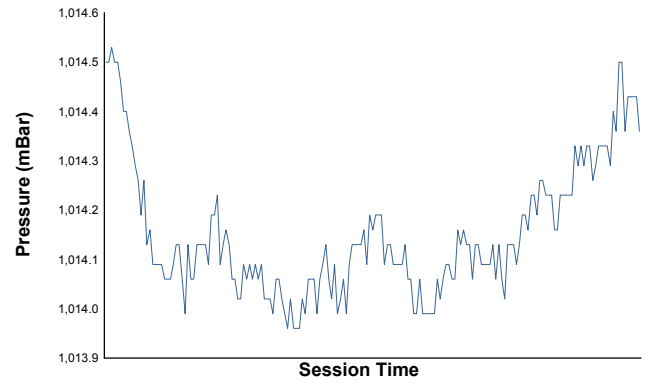

LCSC

DAFER HALAWAWA PRIVATE TRACK DAY

Afternoon Session

Weather Report

Air Temperature

Track Temperature

Humidity

Pressure

Wind Speed

Wind Direction

Track Status: **DRY**