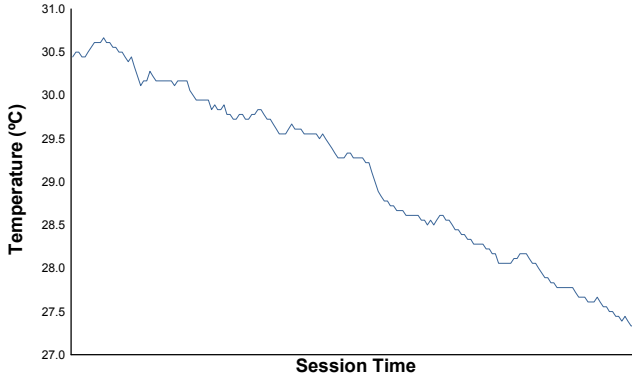

LCSC

DAFER HALAWAWA PRIVATE TRACK DAY

Afternoon Session

Weather Report

Air Temperature

Track Temperature

Humidity

Pressure

Wind Speed

Wind Direction

Track Status: **DRY**