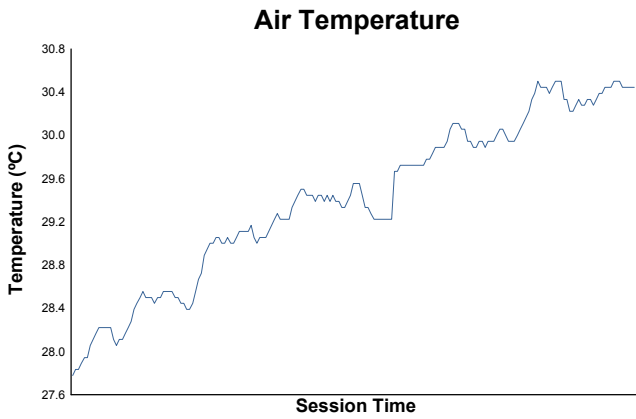

LCSC
DAFER HALAWAWA PRIVATE TRACK DAY
Morning Session
Weather Report

Track Status: **DRY**