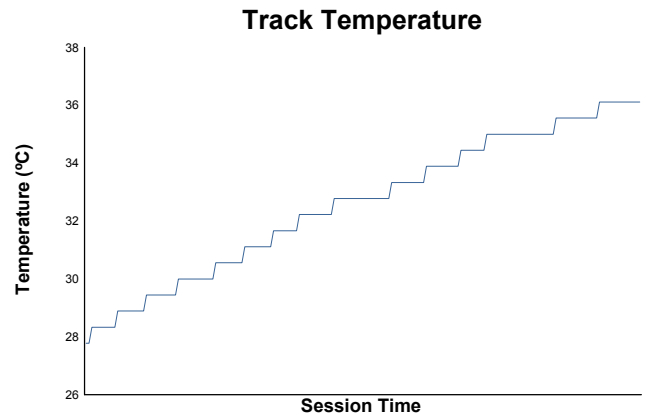

LCSC
DAFER HALAWAWA PRIVATE TRACK DAY
Morning Session
Weather Report

Track Status: **DRY**