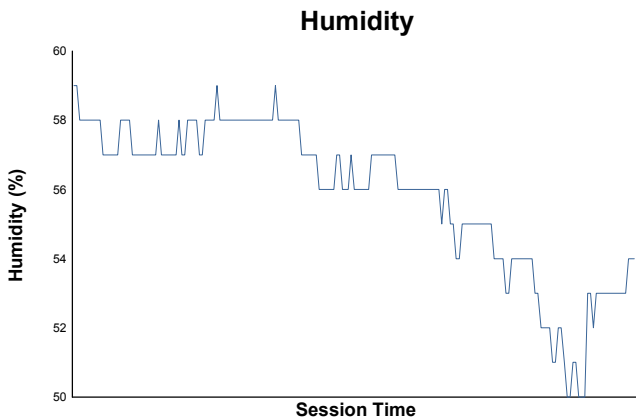

LCSC
DAFER HALAWAWA PRIVATE TRACK DAY
Morning Session
Weather Report

Track Status: **DRY**