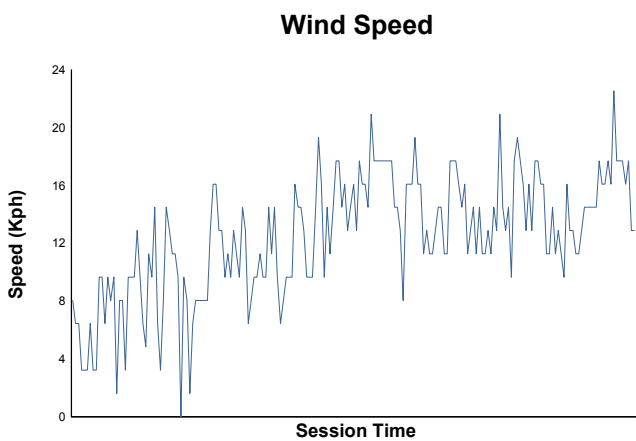

LCSC
DAFER HALAWAWA PRIVATE TRACK DAY
Morning Session
Weather Report

Track Status: **DRY**