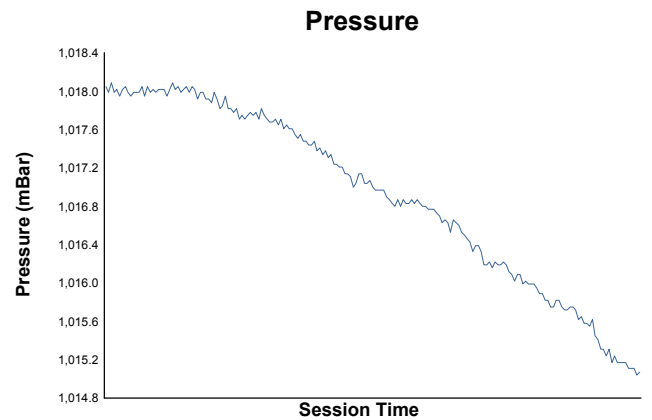

LCSC
DAFER HALAWAWA PRIVATE TRACK DAY
Morning Session
Weather Report

Track Status: **DRY**