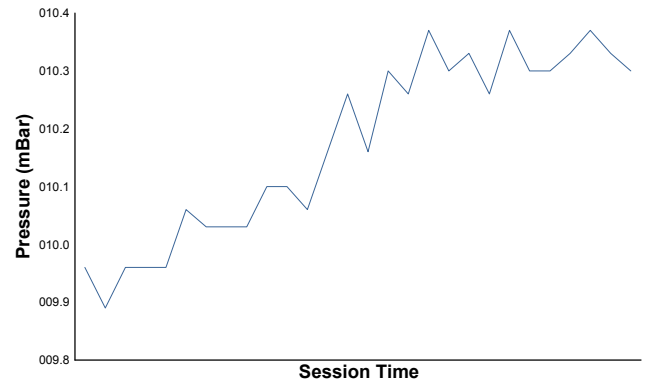

BIKES TRACK DAY

LCSC

PURPLE SESSION 2

Weather Report

Air Temperature

Track Temperature

Humidity

Pressure

Wind Speed

Wind Direction

Track Status: **DRY**